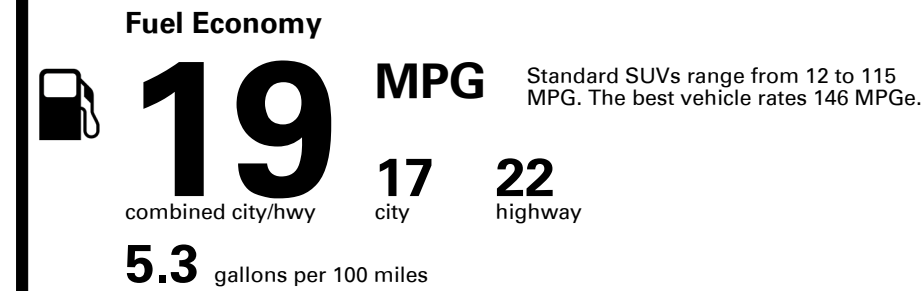

TOTAL PRICE: \$90,260.00

EPA DOT Fuel Economy and Environment

Gasoline Vehicle

You spend \$8,000
more in fuel costs over 5 years compared to the average new vehicle.

Annual fuel cost \$3,300

Fuel Economy & Greenhouse Gas Rating (tailpipe only)