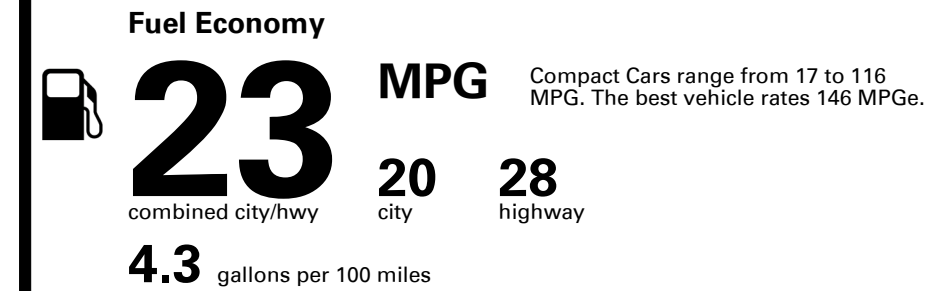

## EPA DOT Fuel Economy and Environment

Gasoline Vehicle

**You spend \$5,000**  
**more in fuel costs over 5 years**  
compared to the average new vehicle.

**Annual fuel cost \$2,700**

Fuel Economy & Greenhouse Gas Rating (tailpipe only)