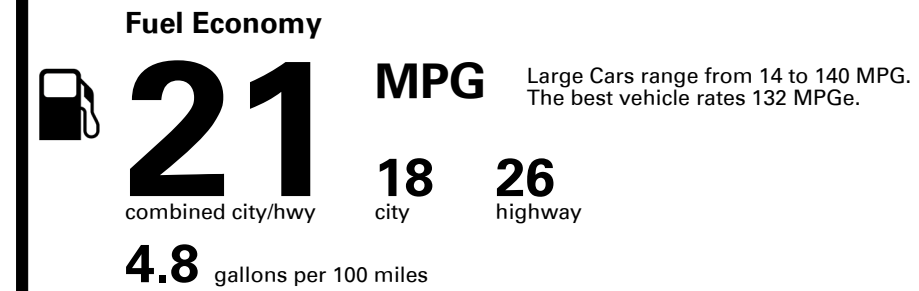

TOTAL PRICE: \$90,995.00

348 A 3603QGLOVI 7

EMISSIONS:
 This vehicle is certified to meet emission requirements in all 50 states

EPA DOT Fuel Economy and Environment

Gasoline Vehicle

You spend \$5,000
 more in fuel costs over 5 years compared to the average new vehicle.

Annual fuel cost \$2,600

Fuel Economy & Greenhouse Gas Rating (tailpipe only)

Smog Rating (tailpipe only)

This vehicle emits 426 grams CO₂ per mile. The best emits 0 grams per mile (tailpipe only). Producing and distributing fuel also create emissions; learn more at fueleconomy.gov.