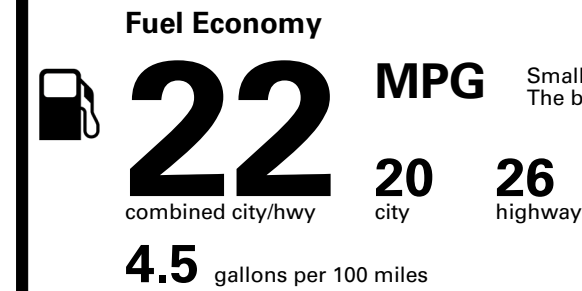

Inland Freight & Handling : \$1,495.00

TOTAL PRICE: \$62,195.00

EPA DOT Fuel Economy and Environment

Gasoline Vehicle

Small SUVs range from 14 to 125 MPG. The best vehicle rates 146 MPGe.

You spend \$5,750
more in fuel costs over 5 years
compared to the average new vehicle.