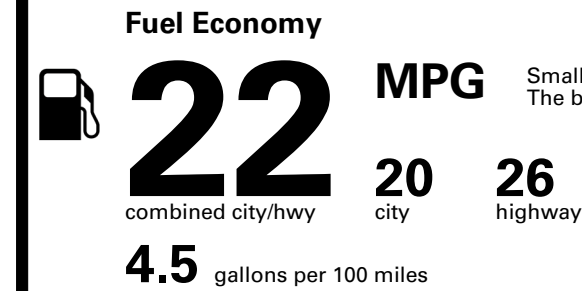

TOTAL PRICE: \$62,650.00

EPA DOT Fuel Economy and Environment

Gasoline Vehicle

Small SUVs range from 14 to 125 MPG. The best vehicle rates 146 MPGe.

You spend \$5,750
more in fuel costs over 5 years
compared to the average new vehicle.